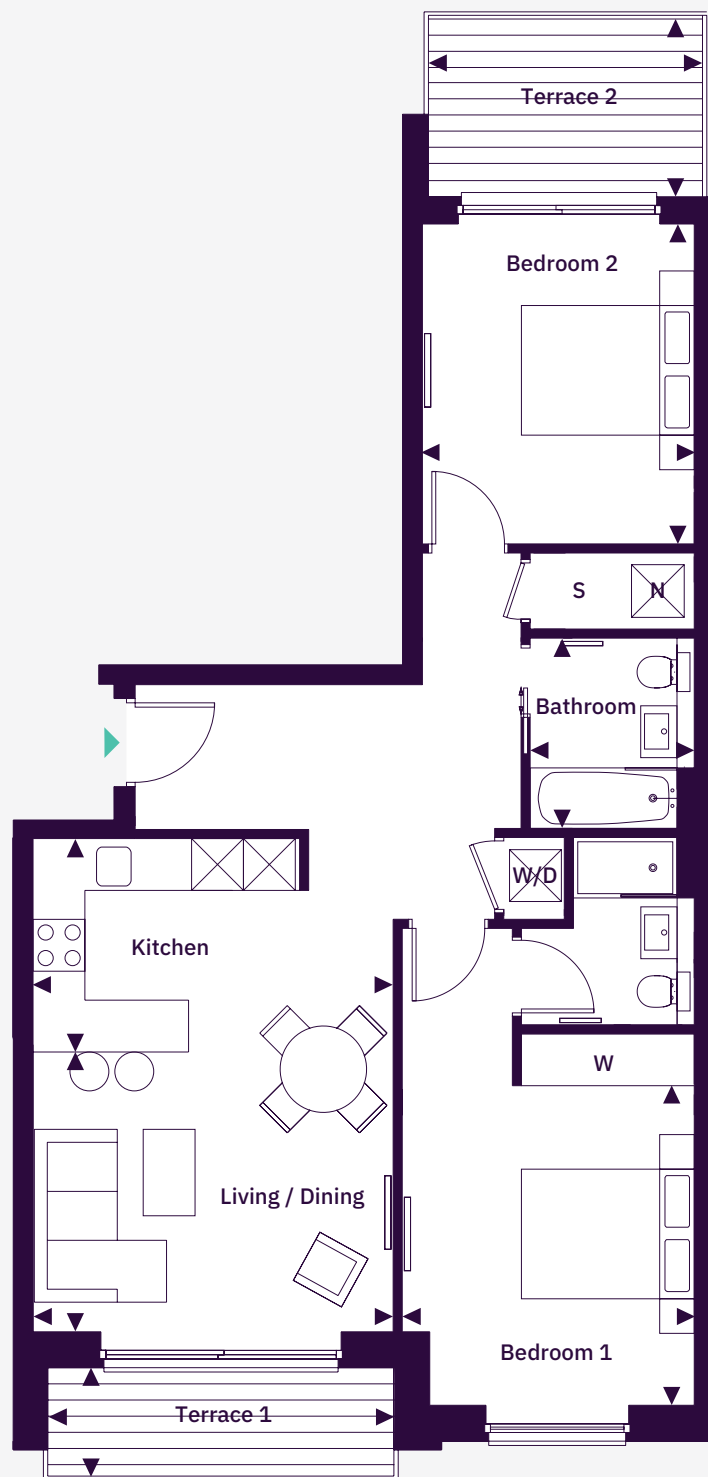

APARTMENT 10

2 bedroom | First Floor

Total Area: 75 sq m (807 sq ft)

Kitchen

4.24m x 2.40m
(13'11" x 7'11")

Living / Dining

4.24m x 3.34m
(13'11" x 10'11")

Bedroom 1

3.34m x 3.79m
(10'11" x 12'5")

Bedroom 2

3.18m x 3.32m
(10'5" x 10'11")

Bathroom

2.00m x 2.19m
(6'7" x 7'2")

Terrace 1

4.01m x 1.25m
(13'2" x 4'1")

Terrace 2

3.17m x 2.10m
(10'5" x 6'11")

North ↑

Key

- S Storage
- W Wardrobe
- N Nibe Air Source Heat Pump
- W/D Washer/Dryer

Location
First Floor