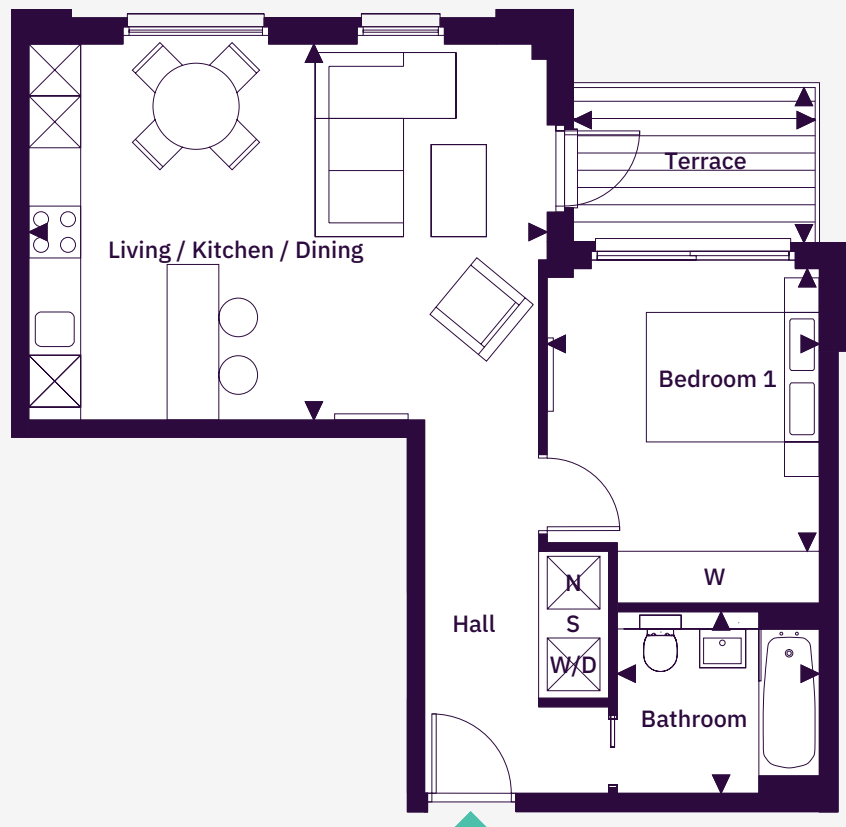

APARTMENT 11

1 bedroom | First Floor

Total Area: 51 sq m (549 sq ft)

Living / Kitchen / Dining

6.00m x 4.35m

(19'8" x 14'3")

Bedroom 1

3.15m x 3.27m

(10'4" x 10'9")

Bathroom

2.34m x 2.10m

(7'8" x 6'11")

Terrace

2.80m x 1.80m

(9'2" x 5'11")

North ↑

Key

S Storage

W Wardrobe

N Nibe Air Source Heat Pump

W/D Washer/Dryer

Location

First Floor