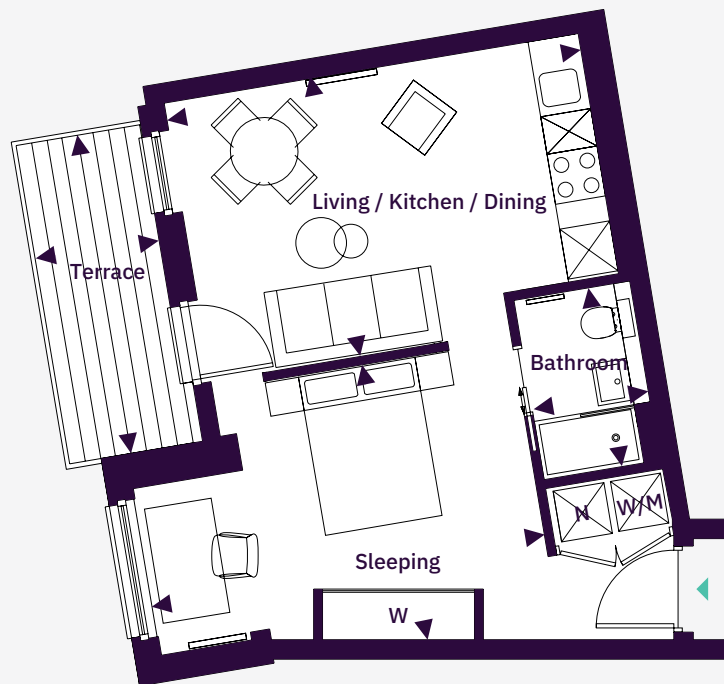

APARTMENT 13

Studio | Second Floor

Total Area: 38 sq m (409 sq ft)

Living / Kitchen / Dining

4.97m x 3.27m

(16'4" x 10'9")

Ensuite

1.41m x 2.24m

(4'8" x 7'4")

Sleeping

4.74m x 2.81m

(15'7" x 9'2")

Terrace

1.50m x 3.82m

(4'11" x 12'6")

North ↑

Key

S Storage

W Wardrobe

N Nibe Air Source Heat Pump

W/D Washer/Dryer

Location

Second Floor