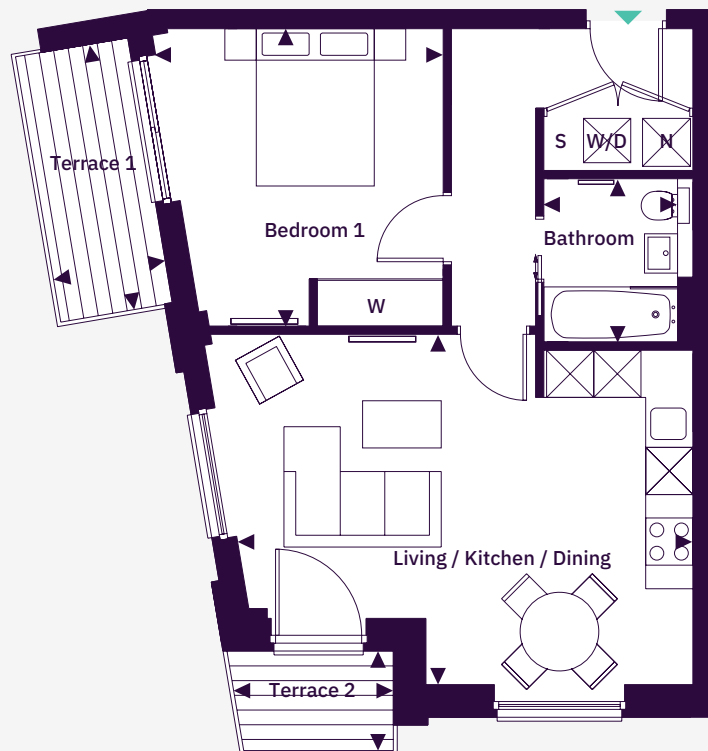

APARTMENT 14

1 bedroom | Second Floor
Total Area: 50 sq m (538 sq ft)

Living / Kitchen / Dining

5.81m x 4.52m
(19'1" x 14'10")

Bedroom 1

3.67m x 3.80m
(12'1" x 12'5")

Bathroom

1.70m x 2.08m
(5'7" x 6'10")

Terrace 1

1.44m x 3.41m
(4'9" x 11'2")

Terrace 2

2.03m x 1.27m
(6'8" x 4'2")

North ↑

Key

- S Storage
- W Wardrobe
- N Nibe Air Source Heat Pump
- W/D Washer/Dryer

Location

Second Floor