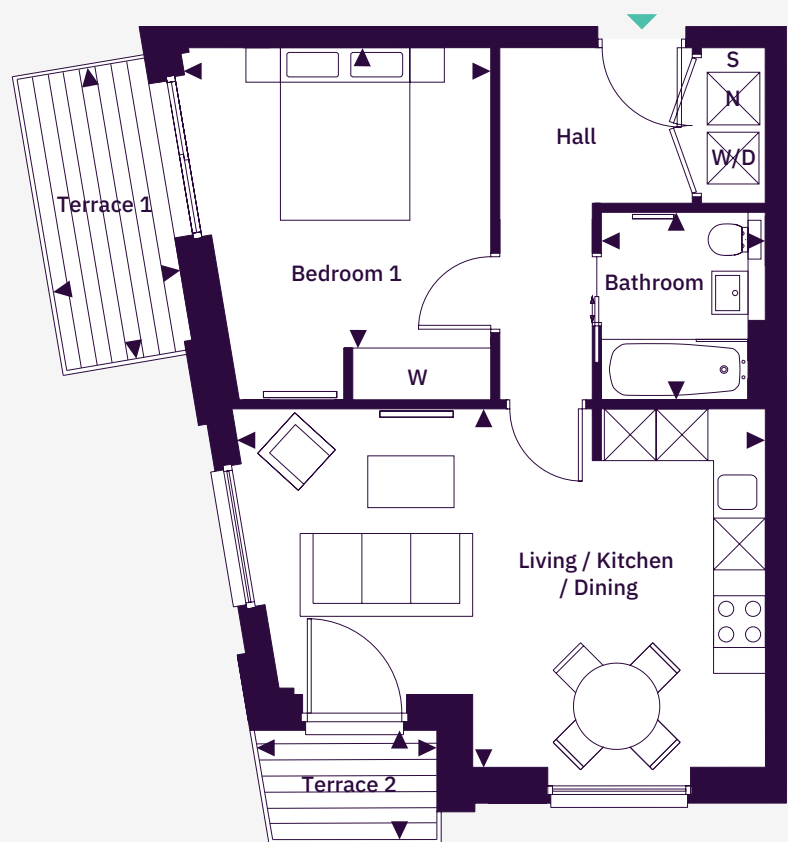

APARTMENT 19

1 bedroom | Third Floor

Total Area: 52 sq m (560 sq ft)

Living / Kitchen / Dining

6.15m x 4.17m

(20'2" x 13'8")

Bedroom 1

3.64m x 3.50m

(11'11" x 11'6")

Bathroom

1.90m x 2.18m

(6'3" x 7'2")

Terrace 1

1.58m x 3.42m

(5'2" x 11'3")

Terrace 2

2.11m x 1.27m

(6'11" x 4'2")

North ↑

Key

S Storage

W Wardrobe

N Nibe Air Source Heat Pump

W/D Washer/Dryer

Location

Third Floor