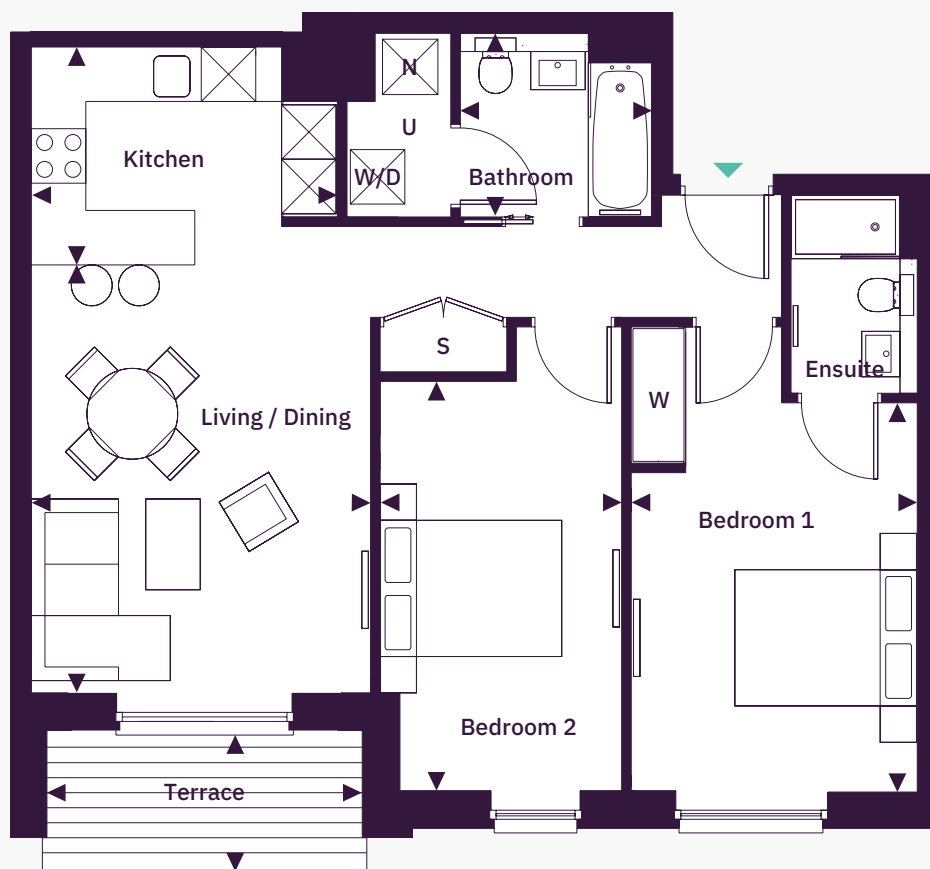

APARTMENT 20

2 bedroom | Third Floor

Total Area: 72 sq m (775 sq ft)

Kitchen

3.38m x 2.47m

(11'1" x 8'1")

Living / Dining

3.68m x 4.71m

(12'1" x 15'5")

Bedroom 1

3.22m x 4.25m

(10'7" x 13'11")

Ensuite

1.40m x 2.24m

(4'7" x 7'4")

Bedroom 2

2.68m x 3.59m

(8'9" x 11'9")

Bathroom

2.08m x 1.96m

(6'10" x 6'5")

Terrace

3.47m x 1.49m

(11'5" x 4'11")

North ↑

Key

S Storage

W Wardrobe

U Utility

N Nibe Air Source Heat Pump

W/D Washer/Dryer

Location

Third Floor