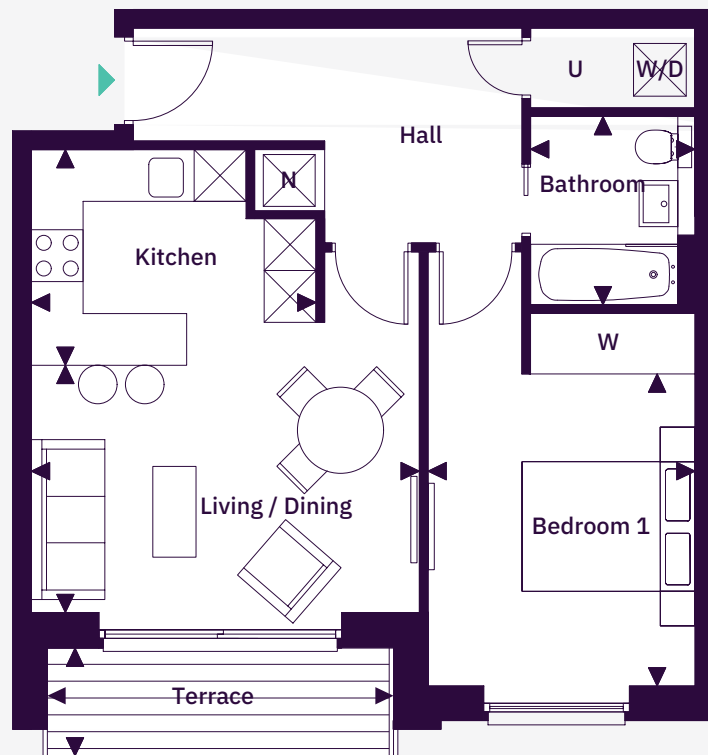

## Kitchen

3.29m x 2.50m

(10'10" x 8'2")

## Living / Dining

4.49m x 2.86m

(14'9" x 9'5")

## Bathroom

1.90m x 2.18m

(6'3" x 7'2")

## Terrace

4.01m x 1.25m

(13'2" x 4'1")

North ↑