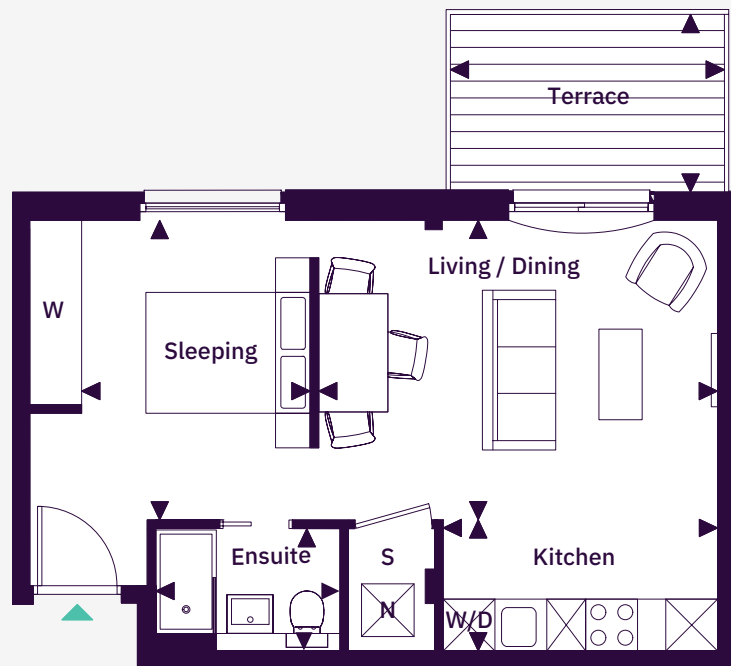

APARTMENT 22

Studio | Third Floor

Total Area: 38 sq m (409 sq ft)

Kitchen

3.18m x 1.52m
(10'5" x 5'00")

Living / Dining

4.62m x 3.47m
(15'2" x 11'4")

Sleeping

2.64m x 3.47m
(8'8" x 11'4")

Ensuite

2.13m x 1.37m
(7'0" x 4'6")

Terrace

3.17m x 2.06m
(10'5" x 6'9")

North ↑

Key

- S Storage
- W Wardrobe
- N Nibe Air Source Heat Pump
- W/D Washer/Dryer

Location

Third Floor