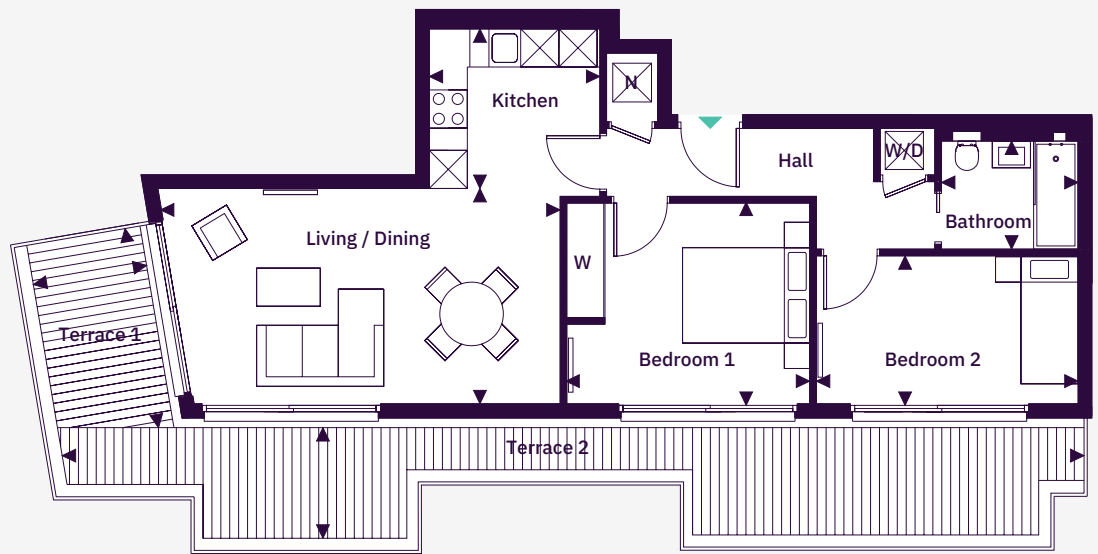

APARTMENT 24

2 bedroom | Fourth Floor

Total Area: 63 sq m (678 sq ft)

Kitchen

2.61m x 2.51m

(8'10" x 8'3")

Living / Dining

6.29m x 3.89m

(20'8" x 11'1")

Bedroom 1

3.84m x 3.20m

(12'7" x 12'6")

Bedroom 2

4.12m x 2.35m

(13'6" x 7'9")

Bathroom

2.15m x 1.70m

(7'1" x 5'7")

Terrace 1

16.07m x 1.74m

(52'9" x 5'8")

Terrace 2

1.81m x 3.18m

(5'11" x 10'5")

North ↑

Key

W Wardrobe

N Nibe Air Source Heat Pump

W/D Washer/Dryer

Location

Fourth Floor