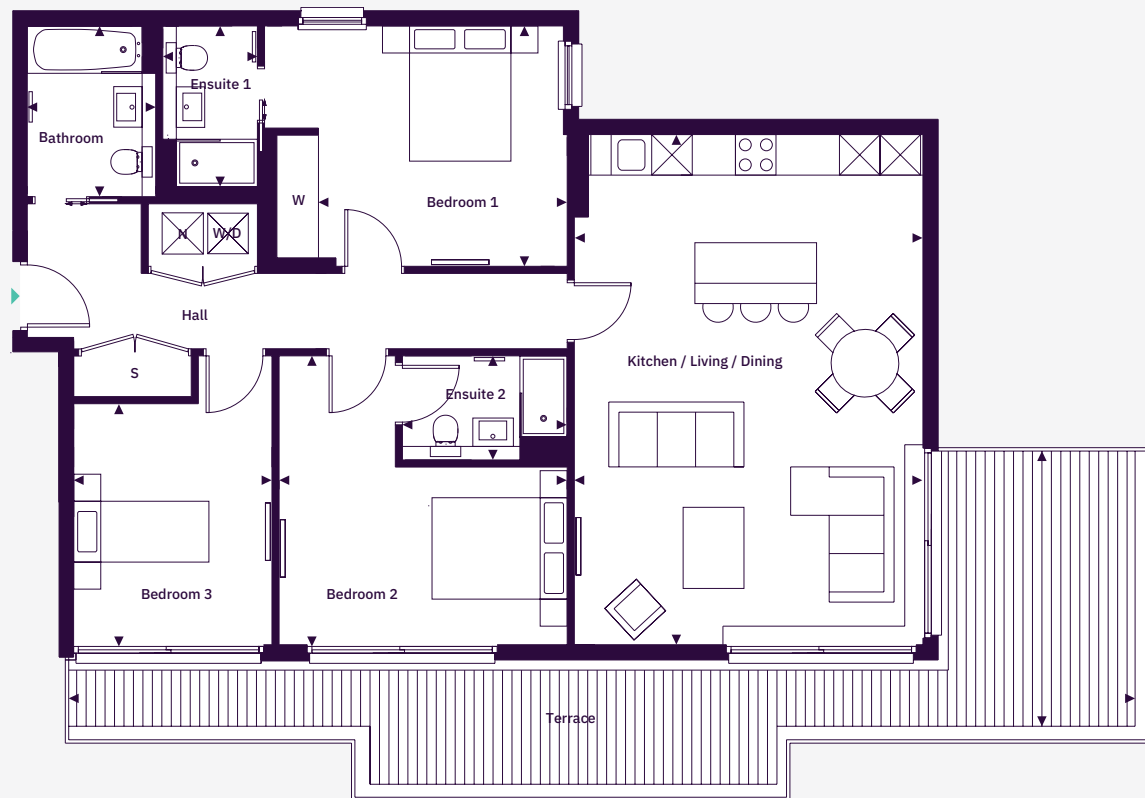

APARTMENT 25

3 bedroom | Fourth Floor

Total Area: 110 sq m (1,184 sq ft)

Kitchen / Living / Dining

7.55m x 5.16m

(24'9" 16'11")

Bedroom 1

3.58m x 4.44m

(18'3" 14'6")

Ensuite 1

2.57m x 1.90m

(8'5" 6'2")

Bedroom 2

4.28m x 4.27m

(14'0" x 14'0")

Ensuite 2

1.54m x 2.44m

(x'xx" xx'xx")

Bedroom 3

4.28m x 2.93m

(5'0" 9'7")

Bathroom

2.57m x 1.90m

(8'5" 6'3")

Terrace 1

4.00m x 15.10m

(13'1" 49'6")

North ↑

Key

S Storage

W Wardrobe

N Nibe Air Source Heat Pump