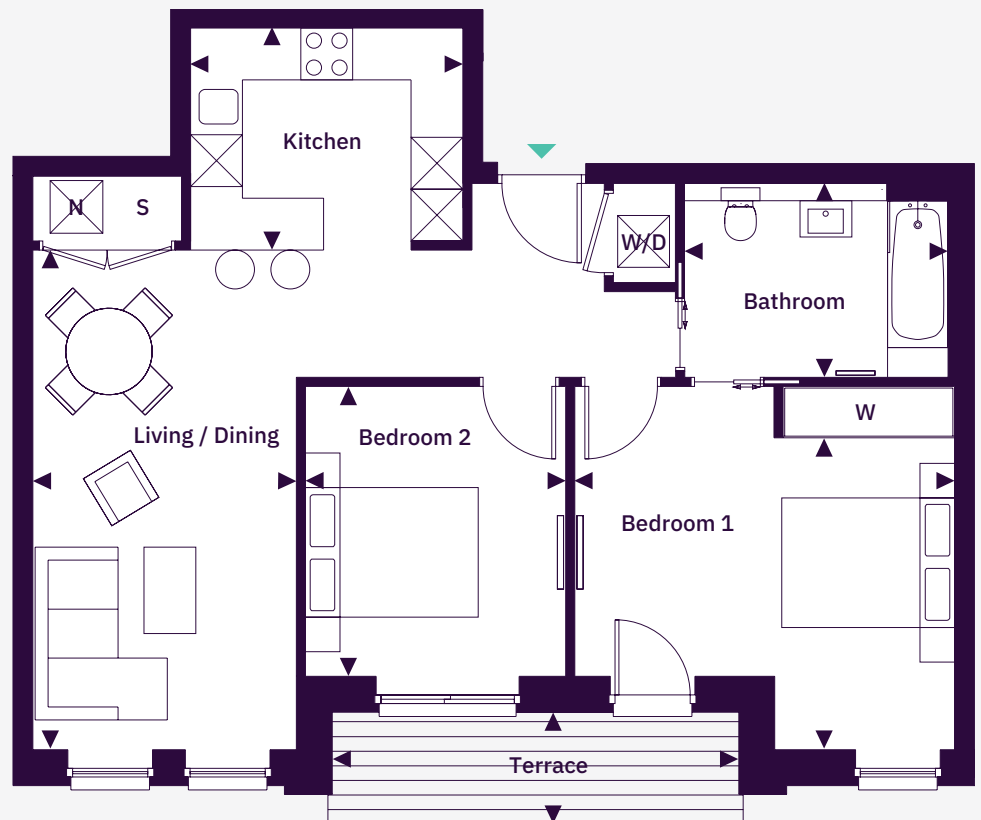

APARTMENT 26

2 bedroom | Ground Floor

Total Area: 72 sq m (775 sq ft)

Kitchen

3.18m x 2.70m

(10'5" x 8'10")

Living / Dining

3.08m x 6.67m

(10'1" x 21'11")

Bedroom 1

4.41m x 3.49m

(14'6" x 11'6")

Bathroom

3.15m x 2.39m

(10'4" x 7'10")

Bedroom 2

3.01m x 2.64m

(9'10" x 8'8")

Terrace

4.71m x 1.05m

(15'5" x 3'5")

North ↑

Key

S Storage