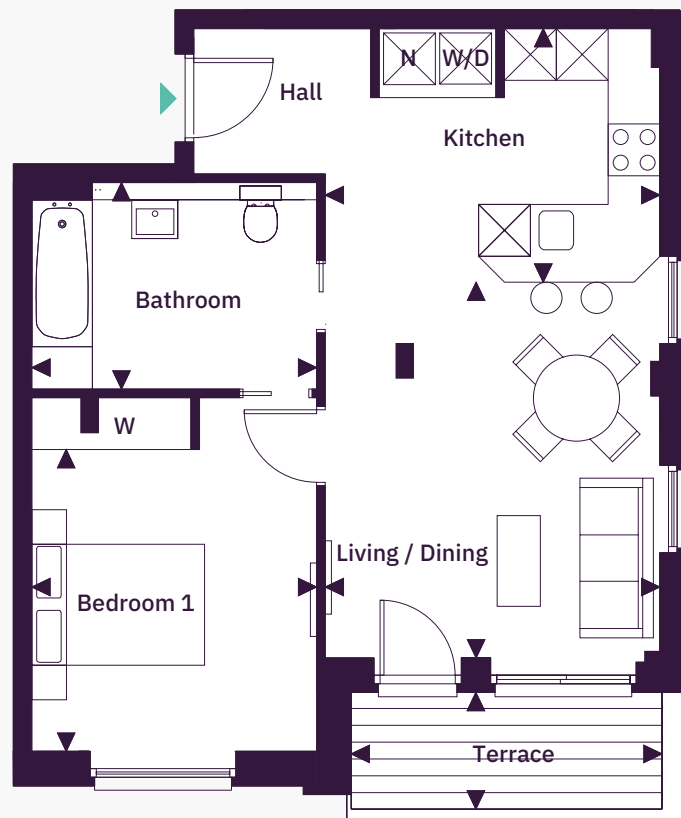

APARTMENT 27

1 bedroom | Ground Floor

Total Area: 54 sq m (581 sq ft)

Kitchen

3.87m x 2.94m

(12'9" x 9'8")

Living / Dining

3.87m x 4.35m

(12'8" x 14'3")

Bedroom 1

3.30m x 3.49m

(10'10" x 11'6")

Bathroom

3.30m x 2.39m

(10'10" x 7'10")

Terrace

3.60m x 1.35m

(11'10" x 4'5")