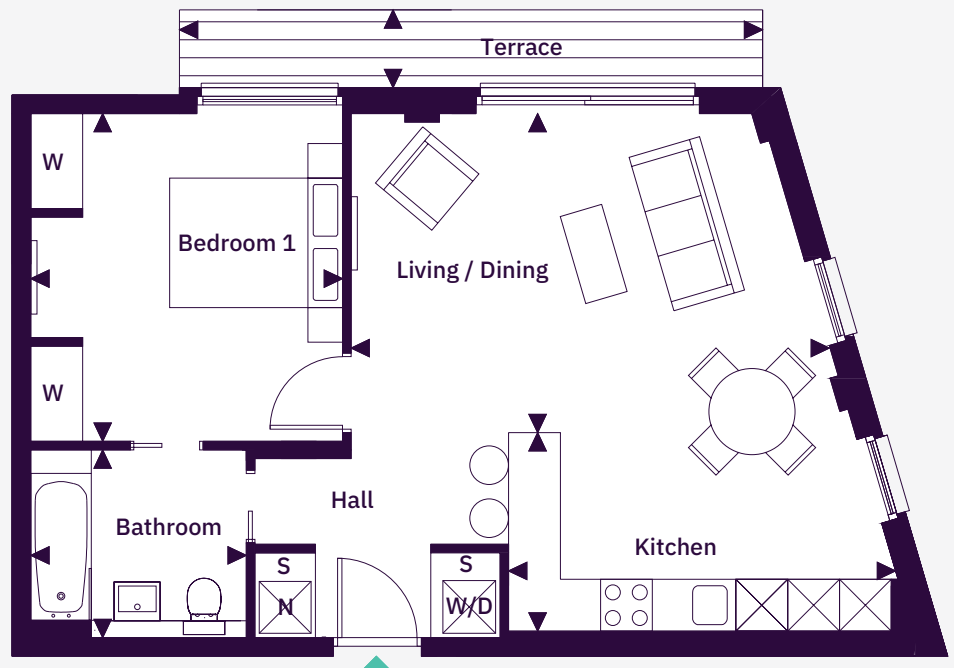

APARTMENT 28

1 bedroom | Ground Floor

Total Area: 57 sq m (613 sq ft)

Kitchen

4.52m x 2.30m

(14'10" x 7'6")

Living / Dining

5.54m x 3.69m

(18'2" x 12'1")

Bedroom 1

3.61m x 3.79m

(11'10" x 12'5")

Bathroom

2.49m x 2.17m

(8'2" x 7'2")

Terrace

6.75m x 0.90m

(22'2" x 2'11")

North ↑

Key

S Storage

W Wardrobe

N Nibe Air Source Heat Pump

W/D Washer/Dryer

Location

Ground Floor