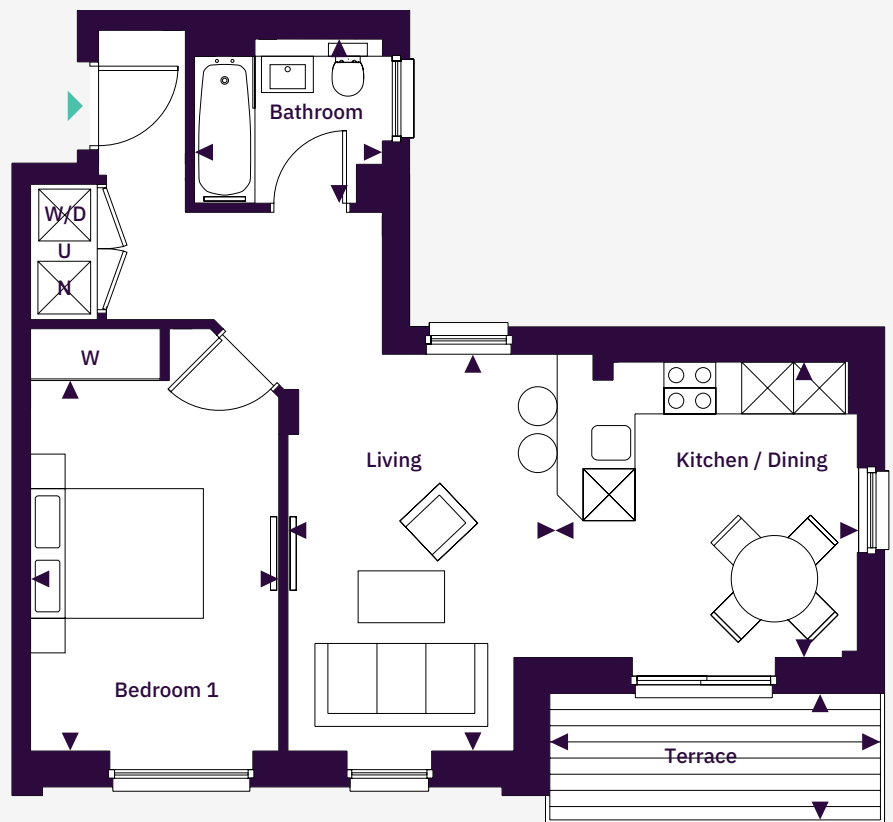

APARTMENT 30

1 bedroom | First Floor

Total Area: 54 sq m (581 sq ft)

Kitchen / Dining

3.48m x 3.54m

(11'5" x 11'7")

Living

3.12m x 4.62m

(10'3" x 15'2")

Bedroom 1

2.90m x 4.31m

(9'6" x 14'1")

Bathroom

2.19m x 1.90m

(7'2" x 6'3")

Terrace

3.83m x 1.45m

(12'7" x 4'9")

North ↑

Key

S Storage

W Wardrobe

U Utility

N Nibe Air Source Heat Pump

W/D Washer/Dryer

Location

First Floor