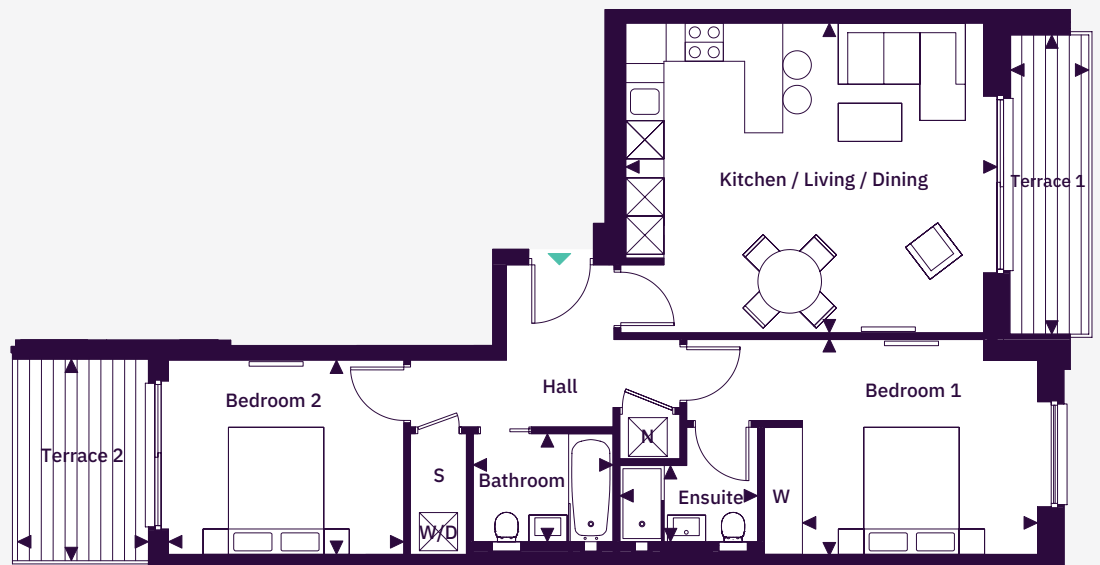

APARTMENT 32

2 bedroom | Second Floor

Total Area: 76 sq m (818 sq ft)

Kitchen / Living / Dining

5.84m x 4.87m

(19'2" x 16'0")

Bedroom 1

3.70m x 3.42m

(12'2" x 11'3")

Ensuite

2.17m x 1.20m

(7'1" x 3'11")

Bedroom 2

3.70m x 3.06m

(12'2" x 10'0")

Bathroom

2.20m x 1.70m

(7'3" x 5'7")

Terrace 1

1.23m x 4.71m

(4'0" x 15'5")

Terrace 2

2.06m x 3.17m

(6'9" x 10'5")

North ↑

Key

S Storage

W Wardrobe

N Nibe Air Source Heat Pump

W/D Washer/Dryer

Location

Second Floor