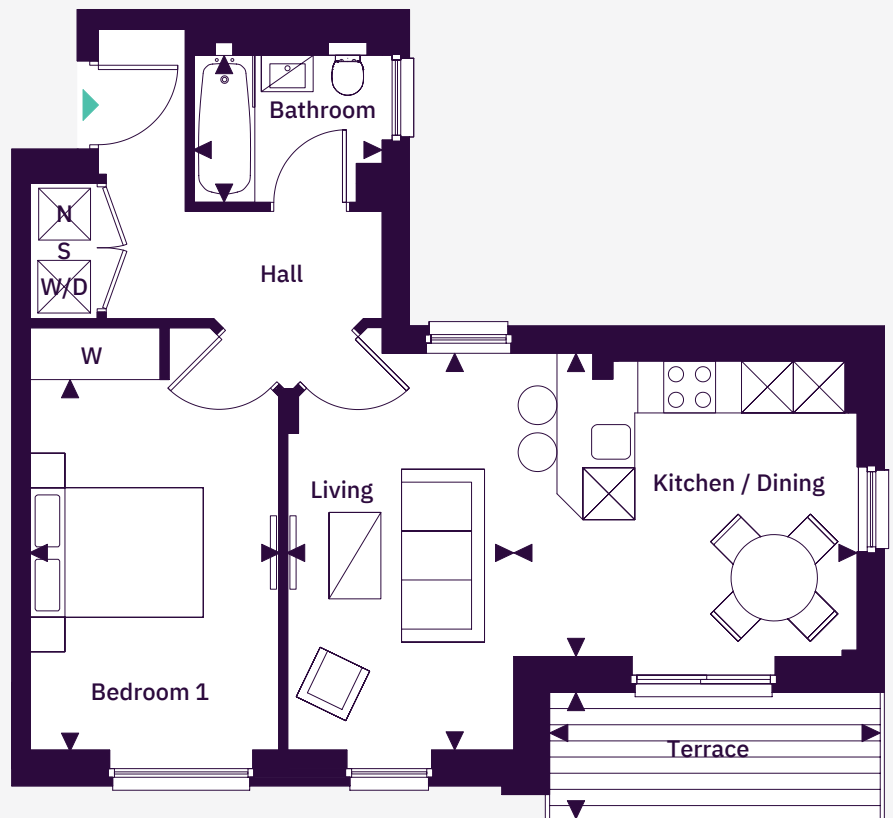

APARTMENT 33

1 bedroom | Ground Floor
Total Area: 54 sq m (581 sq ft)

Kitchen / Dining

3.97m x 3.51m
(13'0" x 11'6")

Living

2.63m x 4.59m
(8'8" x 15'1")

Bedroom 1

2.90m x 4.30m
(9'6" x 14'1")

Bathroom

2.19m x 1.70m
(7'2" x 5'7")

Terrace

3.83m x 1.46m
(12'7" x 4'10")

North ↑

Key

- S Storage
- W Wardrobe
- N Nibe Air Source Heat Pump
- W/D Washer/Dryer

Location

Ground Floor