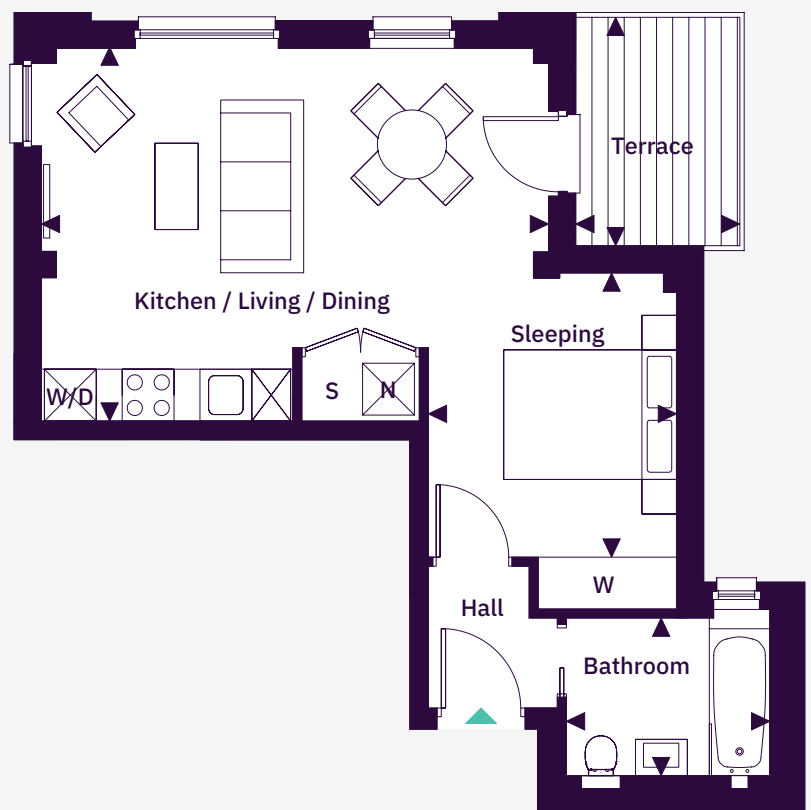

APARTMENT 34

Studio | Second Floor

Total Area: 43 sq m (463 sq ft)

Kitchen / Living / Dining

5.87m x 4.33m

(19'3" x 14'2")

Sleeping

2.87m x 3.29m

(9'5" x 10'9")

Bathroom

2.35m x 1.82m

(7'9" x 6'0")

Terrace

1.90m x 2.64m

(6'3" x 8'8")

North ↑

Key

S Storage

W Wardrobe

N Nibe Air Source Heat Pump

W/D Washer/Dryer

Location

Second Floor