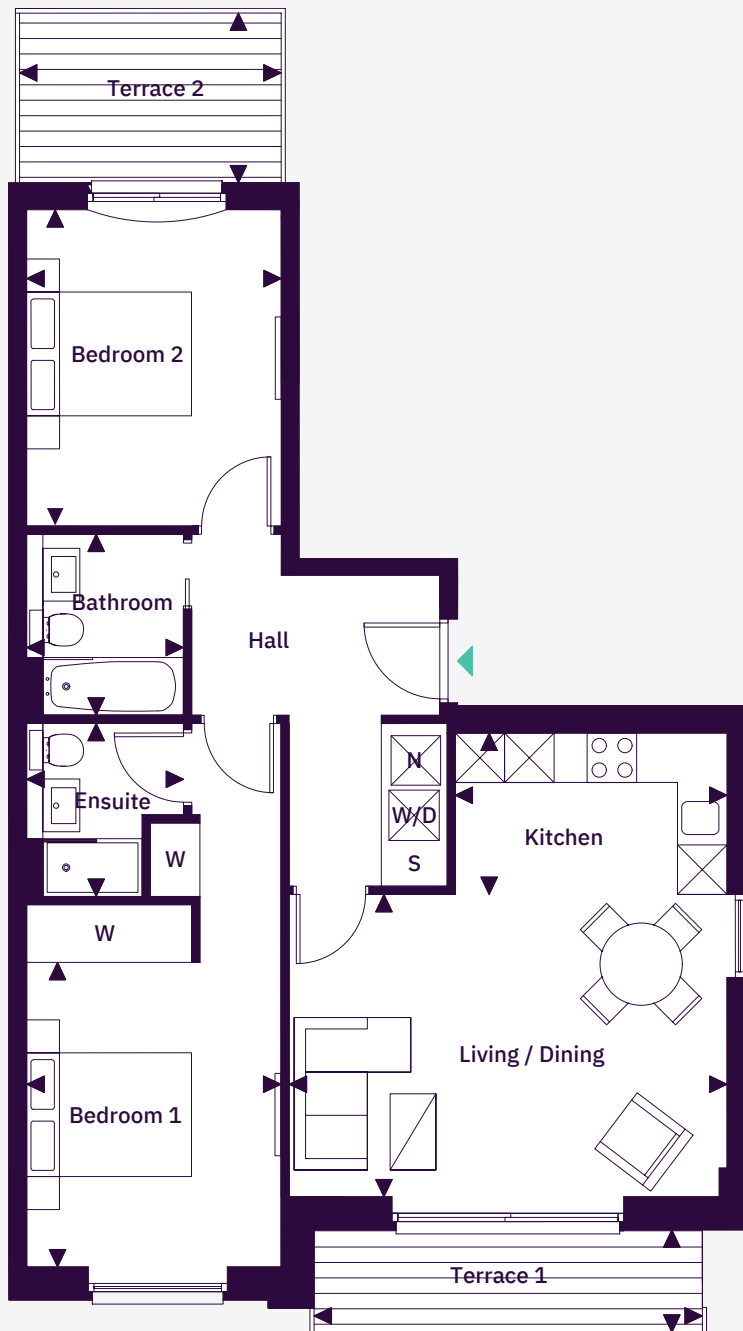

APARTMENT 35

2 bedroom | First Floor

Total Area: 74 sq m (796 sq ft)

Kitchen

3.29m x 1.96m
(10'10" x 6'5")

Living / Dining

5.31m x 3.66m
(17'5" x 12'00")

Bedroom 1

3.08m x 3.69m
(10'1" x 12'1")

Ensuite

1.90m x 2.10m
(6'3" x 6'11")

Bathroom

1.90m x 2.19m
(6'3" x 7'2")

Bedroom 2

3.08m x 3.23m
(10'1" x 10'7")

Terrace 1

4.71m x 1.24m
(15'5" x 4'1")

Terrace 1

3.17m x 2.06m
(10'5" x 6'9")

North ↑

Key

- S Storage
- W Wardrobe
- N Nibe Air Source Heat Pump
- W/D Washer/Dryer

Location

First Floor