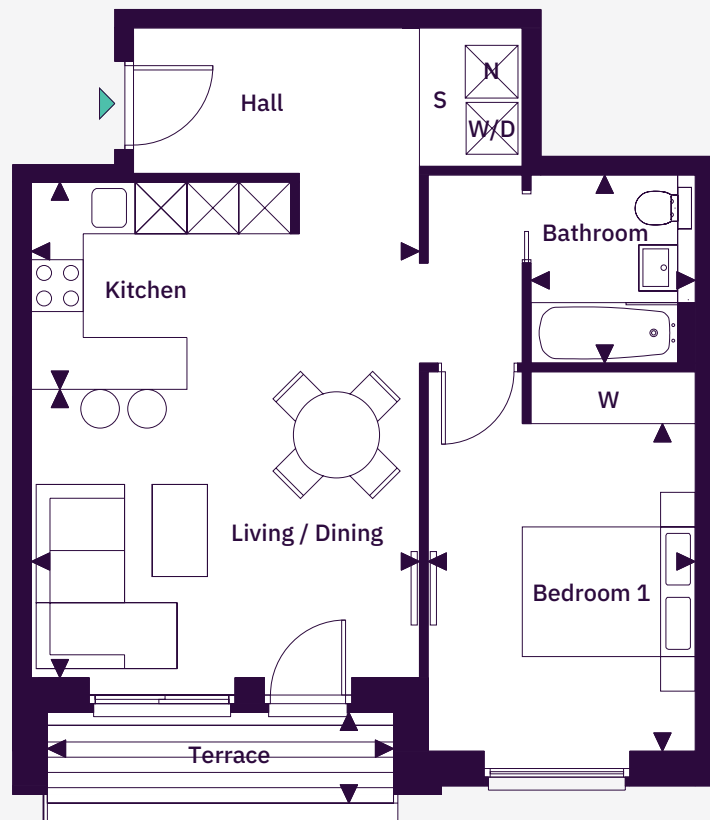

APARTMENT 4

1 bedroom | Ground Floor
Total Area: 55 sq m (592 sq ft)

Kitchen

4.49m x 2.40m
(14'9" x 7'10")

Living / Dining

4.49m x 3.34m
(14'9" x 10'11")

Bedroom 1

3.09m x 3.79m
(10'2" x 12'5")

Bathroom

1.90m x 2.18m
(6'3" x 7'2")

Terrace

4.01m x 1.05m
(13'2" x 3'5")

North ↑

Key

- S Storage
- W Wardrobe
- N Nibe Air Source Heat Pump
- W/D Washer/Dryer

Location

Ground Floor