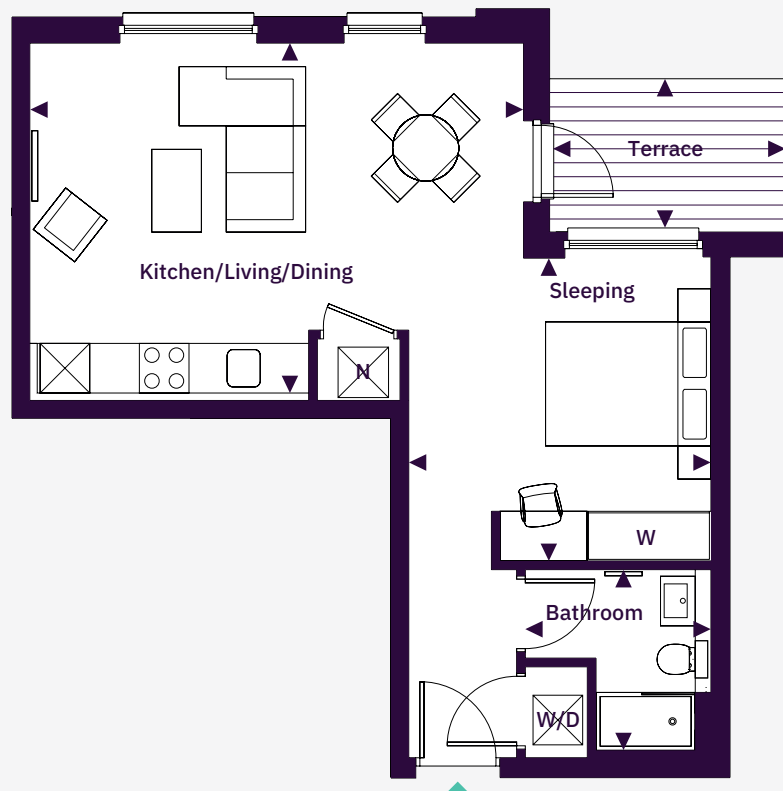

## Kitchen / Living / Dining

6.00m x 4.25m

(19'8" x 13'11")

## Sleeping

2.87m x 3.29m

(9'5" x 10'9")

## Ensuite

2.27m x 2.41m

(7'5" x 7'11")

## Terrace

2.25m x 2.70m

North ↑