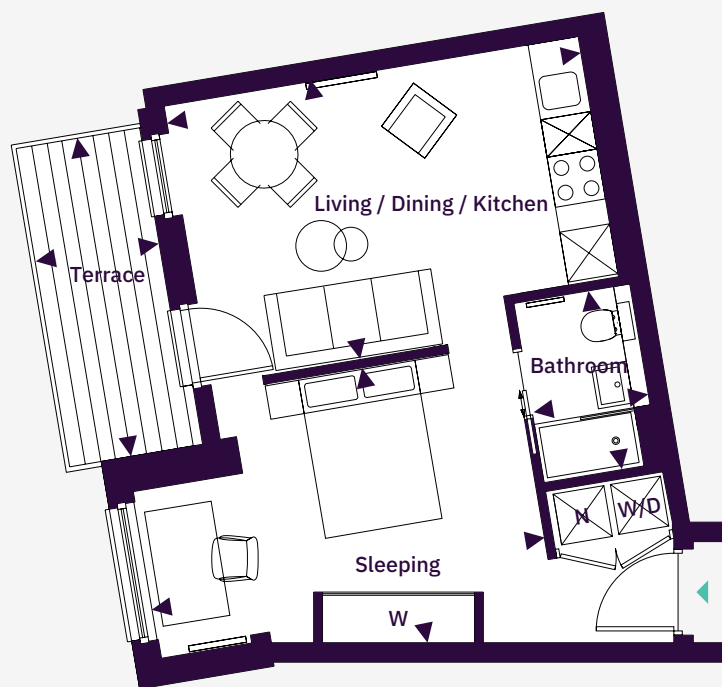

APARTMENT 7

Studio | First Floor

Total Area: 38 sq m (409 sq ft)

Living / Dining / Kitchen

4.97m x 3.27m

(16'4" x 10'9")

Ensuite

1.41m x 2.24m

(4'8" x 7'4")

Sleeping

4.74m x 2.81m

(15'7" x 9'2")

Terrace

1.50m x 3.82m

(4'11" x 12'6")

North ↑

Key

W Wardrobe

N Nibe Air Source Heat Pump

W/D Washer/Dryer

Location

First Floor