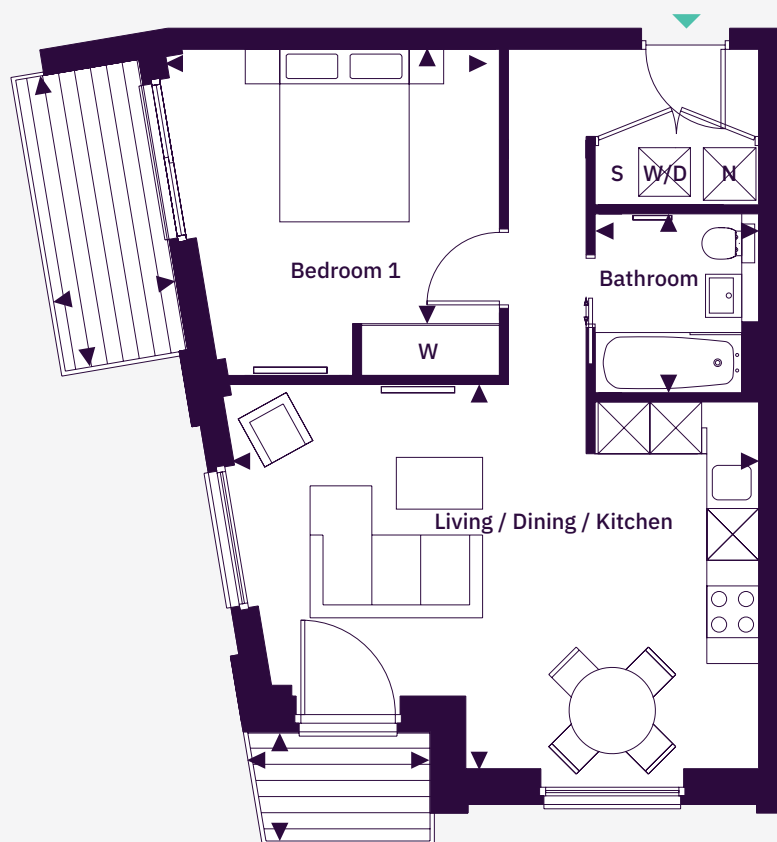

APARTMENT 8

1 bedroom | First Floor

Total Area: 50 sq m (538 sq ft)

Living / Dining / Kitchen

6.11m x 4.47m

(20'0" x 14'8")

Bedroom 1

3.74m x 3.20m

(12'3" x 10'6")

Bathroom

1.90m x 2.08m

(6'3" x 6'10")

Terrace 1

1.44m x 3.42m

(4'9" x 11'2")

Terrace 2

2.11m x 1.25m

North ↑

Key

S Storage

W Wardrobe

N Nibe Air Source Heat Pump

W/D Washer/Dryer

Location

First Floor