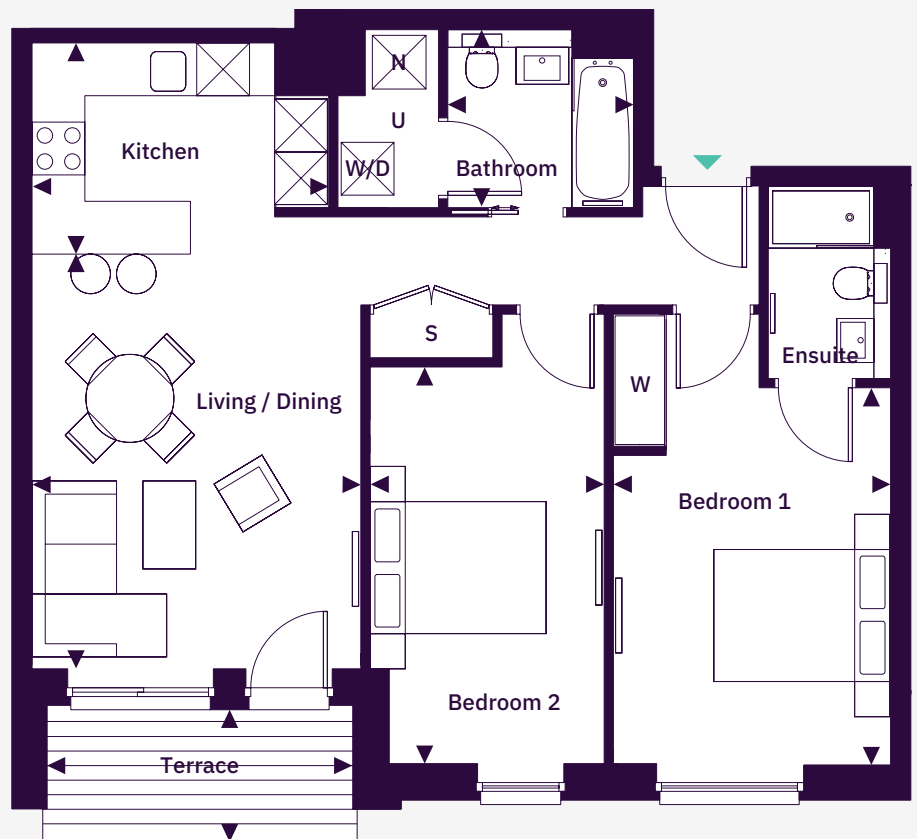

APARTMENT 9

2 bedroom | First Floor

Total Area: 72 sq m (775 sq ft)

Kitchen

3.39m x 2.41m

(11'1" x 7'11")

Living / Dining

3.69m x 4.77m

(12'1" x 15'8")

Bedroom 1

3.17m x 4.39m

(10'5" x 14'5")

Bedroom 2

2.73m x 3.72m

(8'11" x 12'2")

Bathroom

2.08m x 1.96m

(6'10" x 6'5")

Terrace

3.48m x 1.48m

(11'5" x 4'10")

North ↑

Key

S Storage

W Wardrobe

U Utility

N Nibe Air Source Heat Pump

W/D Washer/Dryer

Location

First Floor